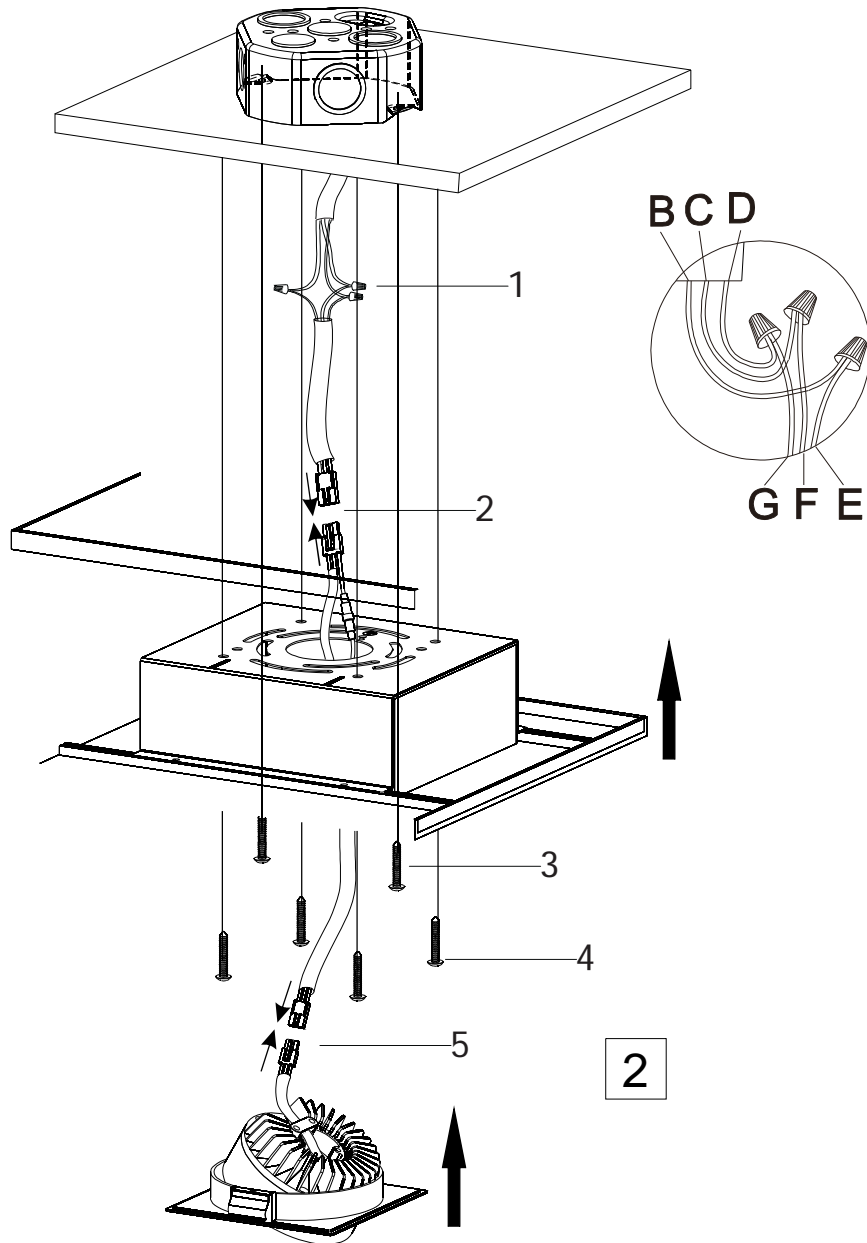

INSTALLATION INSTRUCTIONS

12050-1S

12050-4L

12050-6L

12050-8L

12050-4S

12050-R

INSTALLATION INSTRUCTIONS

- B - Black wire (L) from junction box
- C - White wire (N) from junction box
- D - Green wire/bare copper (G) from junction box
- E - Black wire from fixture
- F - White wire from fixture
- G - Bare wire from fixture